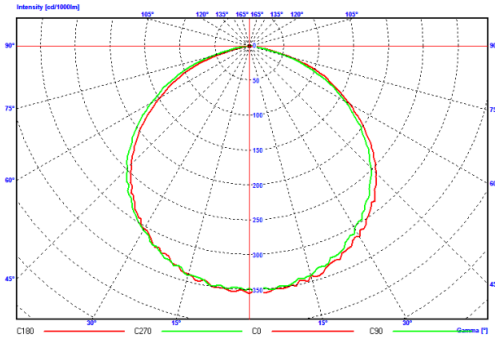

200W

订购信息:

物料编码	产品编码	包装数量
03.04.63.001.00023	铂漾 LED 泛光灯 20W 830 LEDV	1
03.04.63.001.00024	铂漾 LED 泛光灯 20W 840 LEDV	1
03.04.63.001.00026	铂漾 LED 泛光灯 20W 865 LEDV	1
03.04.63.001.00031	铂漾 LED 泛光灯 50W 830 LEDV	1
03.04.63.001.00032	铂漾 LED 泛光灯 50W 840 LEDV	1
03.04.63.001.00034	铂漾 LED 泛光灯 50W 865 LEDV	1
03.04.63.001.00039	铂漾 LED 泛光灯 100W 830 LEDV	1
03.04.63.001.00040	铂漾 LED 泛光灯 100W 840 LEDV	1
03.04.63.001.00042	铂漾 LED 泛光灯 100W 865 LEDV	1
03.04.63.001.00043	铂漾 LED 泛光灯 150W 830 LEDV	1
03.04.63.001.00044	铂漾 LED 泛光灯 150W 840 LEDV	1
03.04.63.001.00046	铂漾 LED 泛光灯 150W 865 LEDV	1
03.04.63.001.00047	铂漾 LED 泛光灯 200W 830 LEDV	1
03.04.63.001.00048	铂漾 LED 泛光灯 200W 840 LEDV	1
03.04.63.001.00050	铂漾 LED 泛光灯 200W 865 LEDV	1