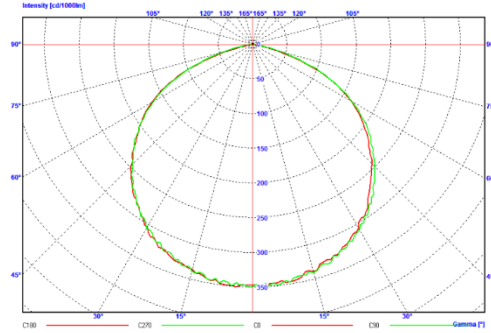

100W

150W

200W

订购信息:

物料编码	产品编码	包装数量
03.04.63.001.00023	铂漾 LED 泛光灯 20W 830 LEDV	1
03.04.63.001.00024	铂漾 LED 泛光灯 20W 840 LEDV	1
03.04.63.001.00026	铂漾 LED 泛光灯 20W 865 LEDV	1
03.04.63.001.00031	铂漾 LED 泛光灯 50W 830 LEDV	1
03.04.63.001.00032	铂漾 LED 泛光灯 50W 840 LEDV	1
03.04.63.001.00034	铂漾 LED 泛光灯 50W 865 LEDV	1
03.04.63.001.00039	铂漾 LED 泛光灯 100W 830 LEDV	1
03.04.63.001.00040	铂漾 LED 泛光灯 100W 840 LEDV	1
03.04.63.001.00042	铂漾 LED 泛光灯 100W 865 LEDV	1
03.04.63.001.00043	铂漾 LED 泛光灯 150W 830 LEDV	1
03.04.63.001.00044	铂漾 LED 泛光灯 150W 840 LEDV	1
03.04.63.001.00046	铂漾 LED 泛光灯 150W 865 LEDV	1
03.04.63.001.00047	铂漾 LED 泛光灯 200W 830 LEDV	1
03.04.63.001.00048	铂漾 LED 泛光灯 200W 840 LEDV	1
03.04.63.001.00050	铂漾 LED 泛光灯 200W 865 LEDV	1