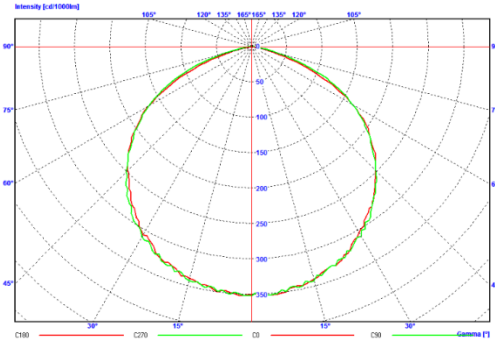

100W

150W

200W

订购信息:

物料编码	产品编码	包装数量
03.04.63.001.00023	铂漾 LED 泛光灯 20W 830 LEDV	1
03.04.63.001.00024	铂漾 LED 泛光灯 20W 840 LEDV	1
03.04.63.001.00026	铂漾 LED 泛光灯 20W 865 LEDV	1
03.04.63.001.00031	铂漾 LED 泛光灯 50W 830 LEDV	1
03.04.63.001.00032	铂漾 LED 泛光灯 50W 840 LEDV	1
03.04.63.001.00034	铂漾 LED 泛光灯 50W 865 LEDV	1
03.04.63.001.00039	铂漾 LED 泛光灯 100W 830 LEDV	1
03.04.63.001.00040	铂漾 LED 泛光灯 100W 840 LEDV	1
03.04.63.001.00042	铂漾 LED 泛光灯 100W 865 LEDV	1
03.04.63.001.00043	铂漾 LED 泛光灯 150W 830 LEDV	1
03.04.63.001.00044	铂漾 LED 泛光灯 150W 840 LEDV	1
03.04.63.001.00046	铂漾 LED 泛光灯 150W 865 LEDV	1
03.04.63.001.00047	铂漾 LED 泛光灯 200W 830 LEDV	1
03.04.63.001.00048	铂漾 LED 泛光灯 200W 840 LEDV	1
03.04.63.001.00050	铂漾 LED 泛光灯 200W 865 LEDV	1