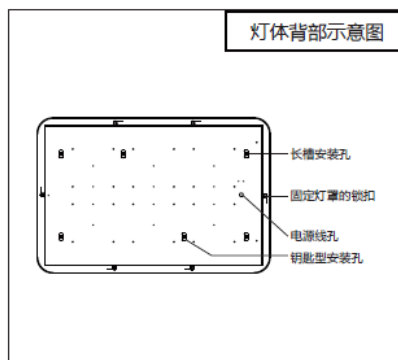

³ The value of beam angle is based on C0/C180 average beam angle (50% I_{max})

LED 晶享吸顶灯

电器安装说明

28W

50W

70W

LED 晶享吸顶灯

安装指南