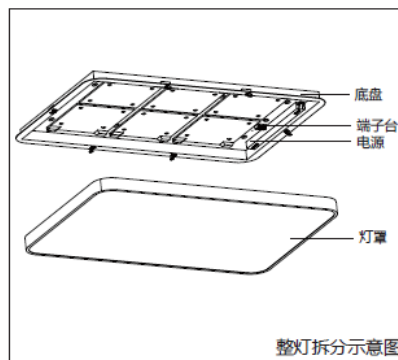

³ The value of beam angle is based on C0/C180 average beam angle (50% I_{max})

LED 晶享吸顶灯

电器安装说明

28W

50W

70W

LED 晶享吸顶灯

安装指南