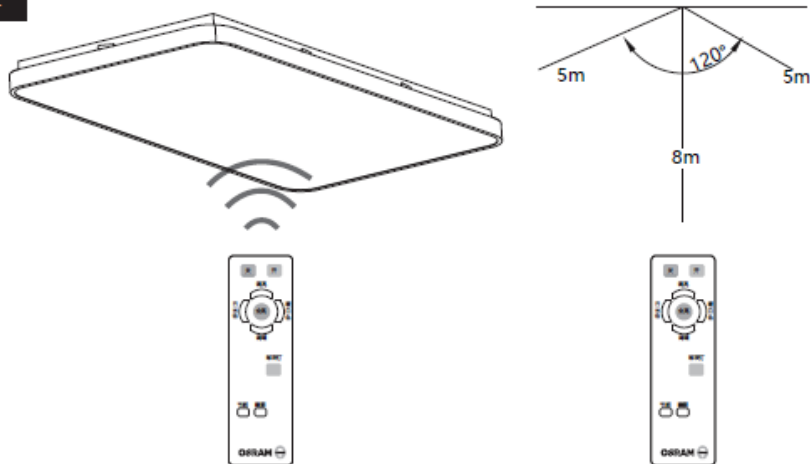

LED 晶享吸顶灯

安装指南

70W

遥控器操作