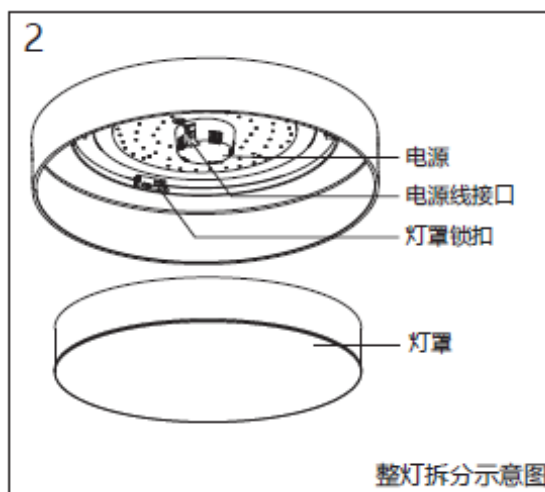

LED 晶享吸顶灯

安装指南

28W