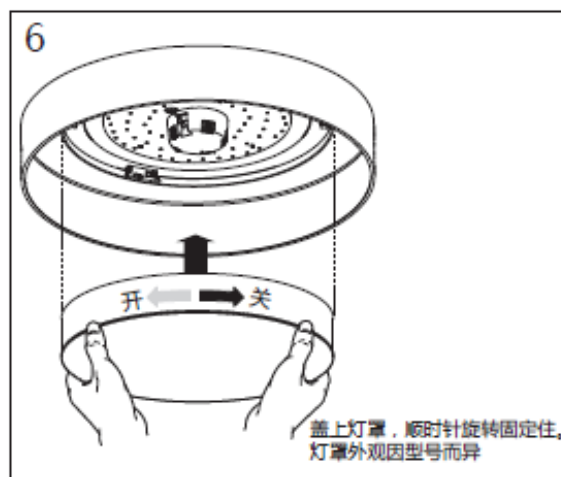

LED晶享吸顶灯

安装指南

28W