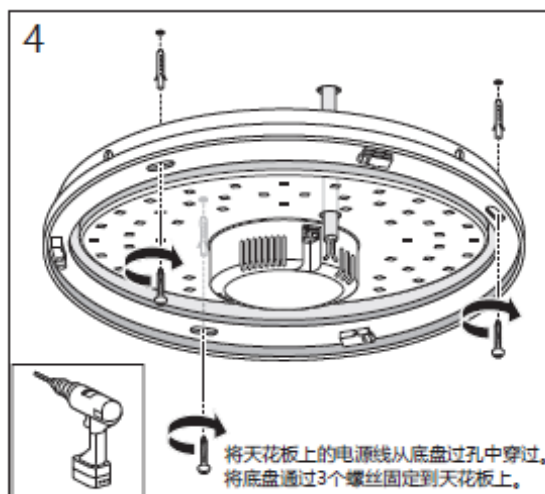

³ The value of beam angle is based on C0/C180 average beam angle (50% I_{max})

LED 晶享吸顶灯

电器安装说明

28W

50W

70W

LED 晶享吸顶灯

安装指南

28W

LED晶享吸顶灯

安装指南

28W

LED 晶享吸顶灯

安装指南

28W

遥控器操作