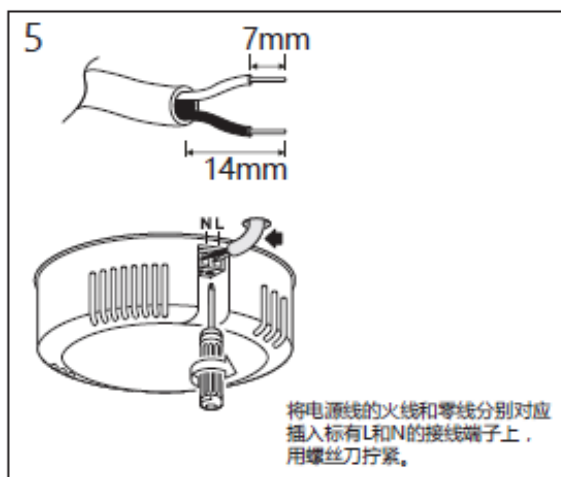

LED晶享吸顶灯

安装指南

28W