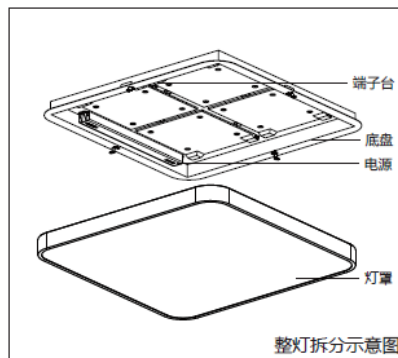

³ The value of beam angle is based on C0/C180 average beam angle (50% I_{max})

LED 晶享吸顶灯

电器安装说明

28W

50W

70W

LED 晶享吸顶灯

安装指南