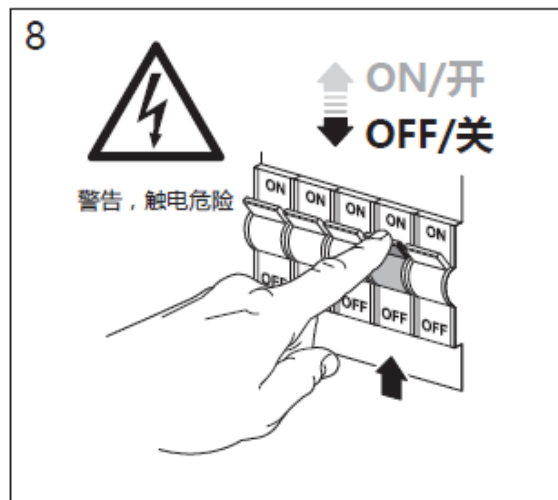

请确认灯罩与灯体完全结合。否则，灯罩可能会脱落。

8

警告，触电危险

ON/开
OFF/关

LED 晶享吸顶灯

Installation Guideline

50W

遥控器操作

墙壁开关操作

LED 晶享吸顶灯

Installation Guideline

70W

LED 晶享吸顶灯

安装指南

70W

LED 晶享吸顶灯