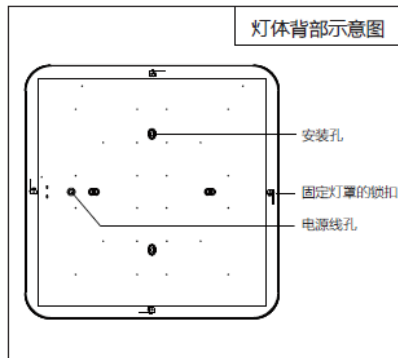

³ The value of beam angle is based on C0/C180 average beam angle (50% I_{max})

LED 晶享吸顶灯

电器安装说明

28W

50W

70W

LED 晶享吸顶灯

安装指南