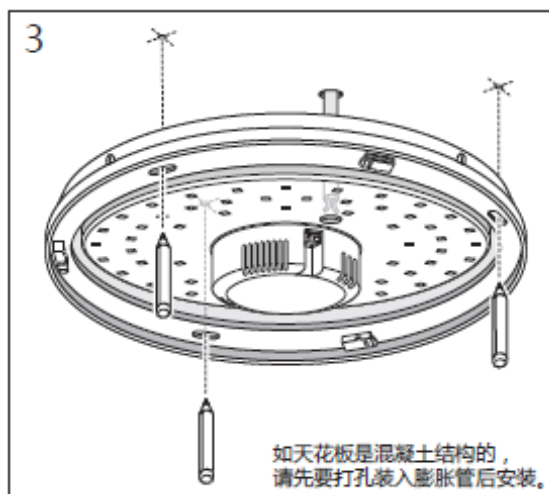

³ The value of beam angle is based on C0/C180 average beam angle (50% I_{max})

LED 晶享吸顶灯

电器安装说明

28W

50W

70W

LED 晶享吸顶灯

安装指南

28W

LED晶享吸顶灯

安装指南

28W

LED 晶享吸顶灯

安装指南

28W

遥控器操作