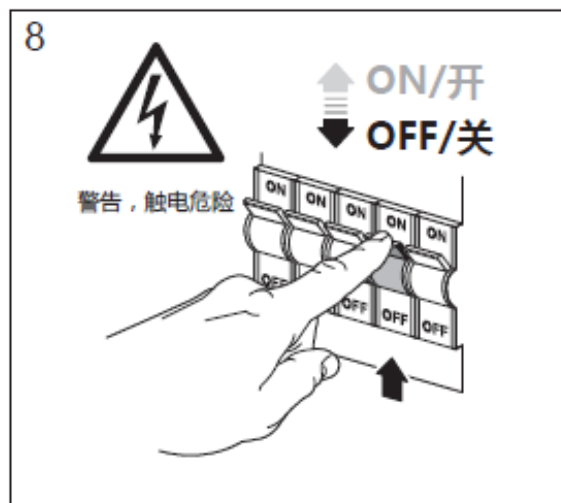

LED晶享吸顶灯

安装指南

28W