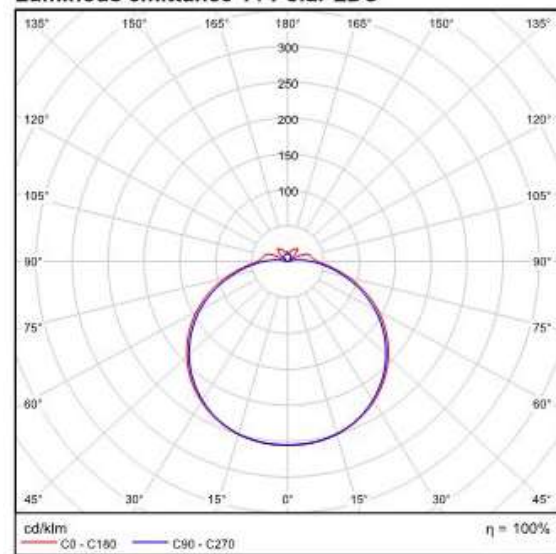

Light output ratio: 100%
Luminaire luminous flux: 1520 lm
Power: 20.0 W
Luminous efficacy: 76.0 lm/W

Luminous emittance 1 / Polar LDC

Ceiling 20W