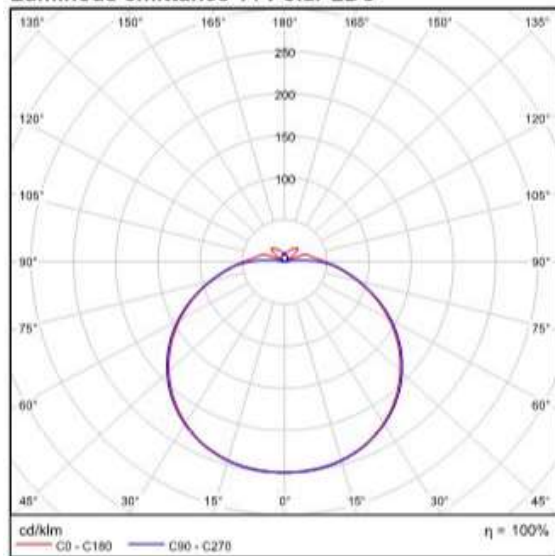

产品尺寸:

功率	A(mm)	B(mm)
10W	φ255	73
20W	φ330	78

订购信息:

产品描述	ENA10	EAN40
LDVAL CEILING 10W/830 230V 5X1 G3 LEDV	4058075234796	4058075234802
LDVAL CEILING 10W/840 230V 5X1 G3 LEDV	4058075234819	4058075234826
LDVAL CEILING 10W/865 230V 5X1 G3 LEDV	4058075234833	4058075234840
LDVAL CEILING IP44 10W/830 230V 5X1 LEDV	4058075234857	4058075234864
LDVAL CEILING IP44 10W/840 230V 5X1 LEDV	4058075234871	4058075234888
LDVAL CEILING IP44 10W/865 230V 5X1 LEDV	4058075234895	4058075234901
LDVAL CEILING 20W/830 230V 5X1 G3 LEDV	4058075234918	4058075234925
LDVAL CEILING 20W/840 230V 5X1 G3 LEDV	4058075234932	4058075234949
LDVAL CEILING 20W/865 230V 5X1 G3 LEDV	4058075234956	4058075234963

配光曲线:

Light output ratio: 100%
Luminaire luminous flux: 760 lm
Power: 10.0 W
Luminous efficacy: 76.0 lm/W

Luminous emittance 1 / Polar LDC

Ceiling 10W (IP20/IP44)

Light output ratio: 100%
Luminaire luminous flux: 1520 lm
Power: 20.0 W
Luminous efficacy: 76.0 lm/W