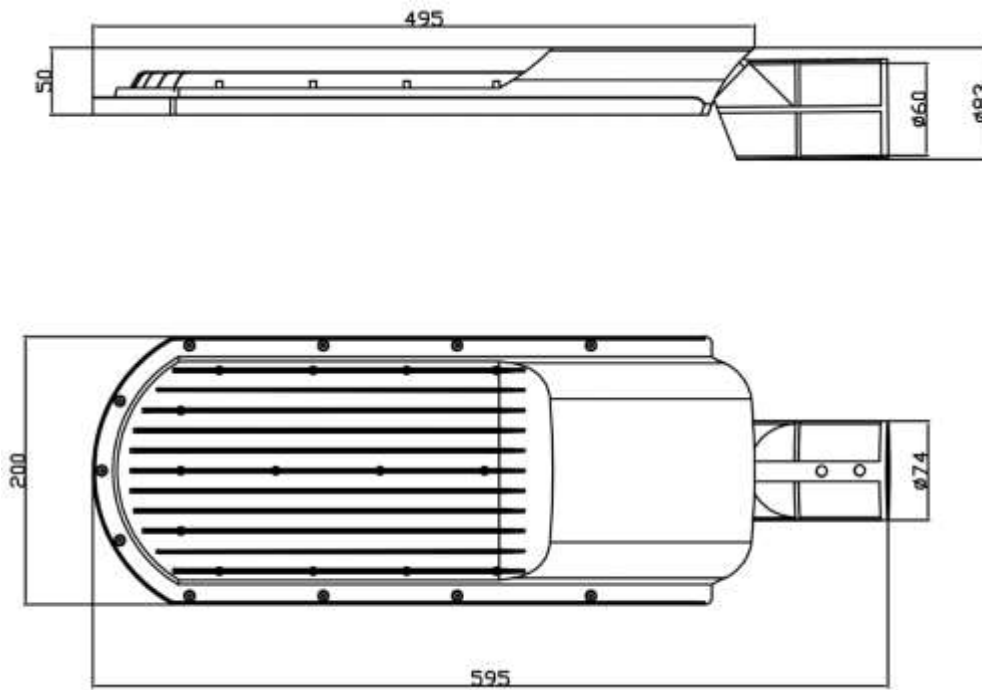

产品规格尺寸

锐耀 30W/50W 尺寸

锐耀 100W 尺寸图

锐耀 150W 尺寸图

锐耀 2000W/240W 尺寸图

订购信息:

物料编码	产品编码	包装数量
04.04.12.001.0610	锐耀 LED 路灯 30W 830 75*152D LEDV	8
04.04.12.001.0611	锐耀 LED 路灯 30W 840 75*152D LEDV	8
04.04.12.001.0612	锐耀 LED 路灯 30W 857 75*152D LEDV	8
04.04.12.001.0613	锐耀 LED 路灯 50W 830 75*152D LEDV	8
04.04.12.001.0614	锐耀 LED 路灯 50W 840 75*152D LEDV	8
04.04.12.001.0615	锐耀 LED 路灯 50W 857 75*152D LEDV	8
04.04.12.001.0616	锐耀 LED 路灯 100W 830 75*152D LEDV	4
04.04.12.001.0617	锐耀 LED 路灯 100W 840 75*152D LEDV	4
04.04.12.001.0618	锐耀 LED 路灯 100W 857 75*152D LEDV	4
04.04.12.001.0619	锐耀 LED 路灯 150W 830 75*152D LEDV	4
04.04.12.001.0620	锐耀 LED 路灯 150W 840 75*152D LEDV	4
04.04.12.001.0621	锐耀 LED 路灯 150W 857 75*152D LEDV	4
04.04.12.001.0622	锐耀 LED 路灯 200W 830 75*152D LEDV	4
04.04.12.001.0623	锐耀 LED 路灯 200W 840 75*152D LEDV	4
04.04.12.001.0624	锐耀 LED 路灯 200W 857 75*152D LEDV	4
04.04.12.001.0625	锐耀 LED 路灯 240W 830 75*152D LEDV	4
04.04.12.001.0626	锐耀 LED 路灯 240W 840 75*152D LEDV	4
04.04.12.001.0627	锐耀 LED 路灯 240W 857 75*152D LEDV	4