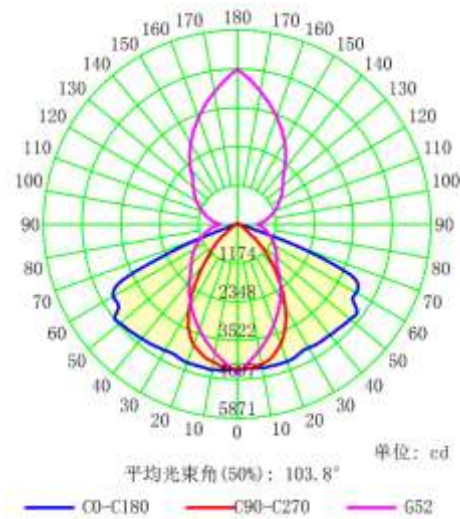

产品规格尺寸

锐耀 30W/50W 尺寸

锐耀 100W 尺寸图

锐耀 150W 尺寸图

锐耀 2000W/240W 尺寸图

订购信息:

物料编码	产品编码	包装数量
04.04.12.001.0610	锐耀 LED 路灯 30W 830 75*152D LEDV	8
04.04.12.001.0611	锐耀 LED 路灯 30W 840 75*152D LEDV	8
04.04.12.001.0612	锐耀 LED 路灯 30W 857 75*152D LEDV	8
04.04.12.001.0613	锐耀 LED 路灯 50W 830 75*152D LEDV	8
04.04.12.001.0614	锐耀 LED 路灯 50W 840 75*152D LEDV	8
04.04.12.001.0615	锐耀 LED 路灯 50W 857 75*152D LEDV	8
04.04.12.001.0616	锐耀 LED 路灯 100W 830 75*152D LEDV	4
04.04.12.001.0617	锐耀 LED 路灯 100W 840 75*152D LEDV	4
04.04.12.001.0618	锐耀 LED 路灯 100W 857 75*152D LEDV	4
04.04.12.001.0619	锐耀 LED 路灯 150W 830 75*152D LEDV	4
04.04.12.001.0620	锐耀 LED 路灯 150W 840 75*152D LEDV	4
04.04.12.001.0621	锐耀 LED 路灯 150W 857 75*152D LEDV	4
04.04.12.001.0622	锐耀 LED 路灯 200W 830 75*152D LEDV	4
04.04.12.001.0623	锐耀 LED 路灯 200W 840 75*152D LEDV	4
04.04.12.001.0624	锐耀 LED 路灯 200W 857 75*152D LEDV	4
04.04.12.001.0625	锐耀 LED 路灯 240W 830 75*152D LEDV	4
04.04.12.001.0626	锐耀 LED 路灯 240W 840 75*152D LEDV	4
04.04.12.001.0627	锐耀 LED 路灯 240W 857 75*152D LEDV	4

配光曲线:

锐耀 30W/50W

锐耀 100W

锐耀 150W

锐耀 200W/240W