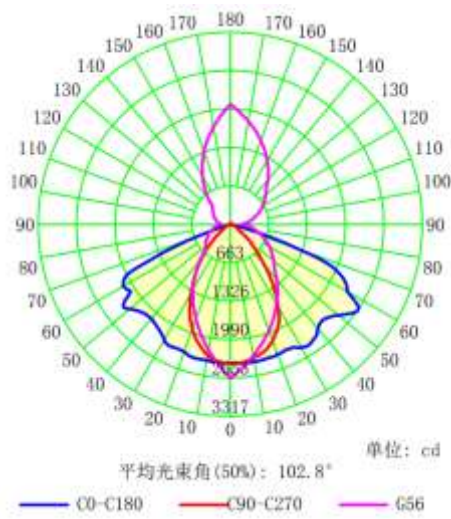

配光曲线:

锐耀 30W/50W