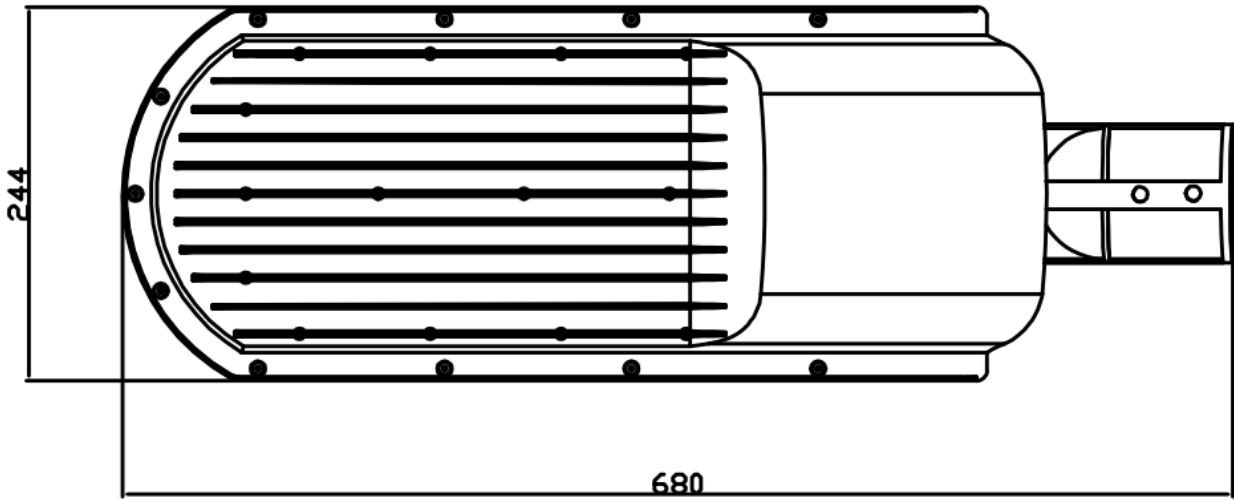

产品规格尺寸

锐耀 30W/50W 尺寸

锐耀 100W 尺寸图

锐耀 150W 尺寸图

锐耀 2000W/240W 尺寸图

订购信息:

物料编码	产品编码	包装数量
04.04.12.001.0610	锐耀 LED 路灯 30W 830 75*152D LEDV	8
04.04.12.001.0611	锐耀 LED 路灯 30W 840 75*152D LEDV	8
04.04.12.001.0612	锐耀 LED 路灯 30W 857 75*152D LEDV	8
04.04.12.001.0613	锐耀 LED 路灯 50W 830 75*152D LEDV	8
04.04.12.001.0614	锐耀 LED 路灯 50W 840 75*152D LEDV	8
04.04.12.001.0615	锐耀 LED 路灯 50W 857 75*152D LEDV	8
04.04.12.001.0616	锐耀 LED 路灯 100W 830 75*152D LEDV	4
04.04.12.001.0617	锐耀 LED 路灯 100W 840 75*152D LEDV	4
04.04.12.001.0618	锐耀 LED 路灯 100W 857 75*152D LEDV	4
04.04.12.001.0619	锐耀 LED 路灯 150W 830 75*152D LEDV	4
04.04.12.001.0620	锐耀 LED 路灯 150W 840 75*152D LEDV	4
04.04.12.001.0621	锐耀 LED 路灯 150W 857 75*152D LEDV	4
04.04.12.001.0622	锐耀 LED 路灯 200W 830 75*152D LEDV	4
04.04.12.001.0623	锐耀 LED 路灯 200W 840 75*152D LEDV	4
04.04.12.001.0624	锐耀 LED 路灯 200W 857 75*152D LEDV	4
04.04.12.001.0625	锐耀 LED 路灯 240W 830 75*152D LEDV	4
04.04.12.001.0626	锐耀 LED 路灯 240W 840 75*152D LEDV	4
04.04.12.001.0627	锐耀 LED 路灯 240W 857 75*152D LEDV	4