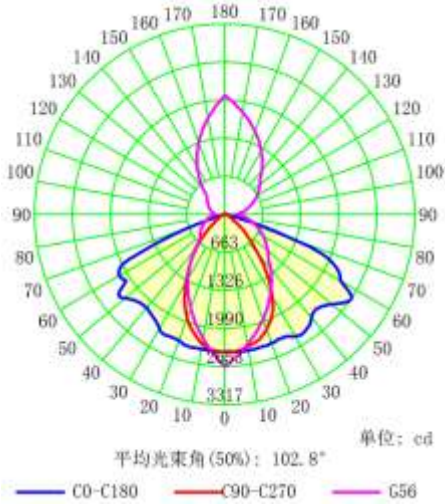

产品规格尺寸

锐耀 30W/50W 尺寸

锐耀 100W 尺寸图

锐耀 150W 尺寸图

锐耀 2000W/240W 尺寸图

订购信息:

物料编码	产品编码	包装数量
04.04.12.001.0610	锐耀 LED 路灯 30W 830 75*152D LEDV	8
04.04.12.001.0611	锐耀 LED 路灯 30W 840 75*152D LEDV	8
04.04.12.001.0612	锐耀 LED 路灯 30W 857 75*152D LEDV	8
04.04.12.001.0613	锐耀 LED 路灯 50W 830 75*152D LEDV	8
04.04.12.001.0614	锐耀 LED 路灯 50W 840 75*152D LEDV	8
04.04.12.001.0615	锐耀 LED 路灯 50W 857 75*152D LEDV	8
04.04.12.001.0616	锐耀 LED 路灯 100W 830 75*152D LEDV	4
04.04.12.001.0617	锐耀 LED 路灯 100W 840 75*152D LEDV	4
04.04.12.001.0618	锐耀 LED 路灯 100W 857 75*152D LEDV	4
04.04.12.001.0619	锐耀 LED 路灯 150W 830 75*152D LEDV	4
04.04.12.001.0620	锐耀 LED 路灯 150W 840 75*152D LEDV	4
04.04.12.001.0621	锐耀 LED 路灯 150W 857 75*152D LEDV	4
04.04.12.001.0622	锐耀 LED 路灯 200W 830 75*152D LEDV	4
04.04.12.001.0623	锐耀 LED 路灯 200W 840 75*152D LEDV	4
04.04.12.001.0624	锐耀 LED 路灯 200W 857 75*152D LEDV	4
04.04.12.001.0625	锐耀 LED 路灯 240W 830 75*152D LEDV	4
04.04.12.001.0626	锐耀 LED 路灯 240W 840 75*152D LEDV	4
04.04.12.001.0627	锐耀 LED 路灯 240W 857 75*152D LEDV	4

配光曲线:

锐耀 30W/50W

锐耀 100W

锐耀 150W

锐耀 200W/240W