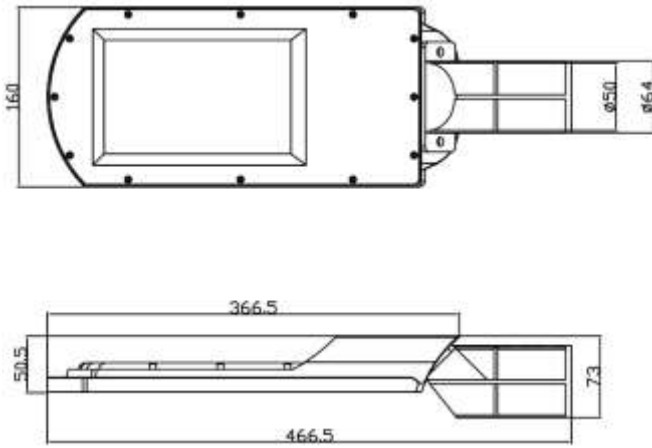

产品规格尺寸

锐耀 30W/50W 尺寸

锐耀 100W 尺寸图

锐耀 150W 尺寸图

锐耀 2000W/240W 尺寸图

订购信息:

物料编码	产品编码	包装数量
04.04.12.001.0610	锐耀 LED 路灯 30W 830 75*152D LEDV	8
04.04.12.001.0611	锐耀 LED 路灯 30W 840 75*152D LEDV	8
04.04.12.001.0612	锐耀 LED 路灯 30W 857 75*152D LEDV	8
04.04.12.001.0613	锐耀 LED 路灯 50W 830 75*152D LEDV	8
04.04.12.001.0614	锐耀 LED 路灯 50W 840 75*152D LEDV	8
04.04.12.001.0615	锐耀 LED 路灯 50W 857 75*152D LEDV	8
04.04.12.001.0616	锐耀 LED 路灯 100W 830 75*152D LEDV	4
04.04.12.001.0617	锐耀 LED 路灯 100W 840 75*152D LEDV	4
04.04.12.001.0618	锐耀 LED 路灯 100W 857 75*152D LEDV	4
04.04.12.001.0619	锐耀 LED 路灯 150W 830 75*152D LEDV	4
04.04.12.001.0620	锐耀 LED 路灯 150W 840 75*152D LEDV	4
04.04.12.001.0621	锐耀 LED 路灯 150W 857 75*152D LEDV	4
04.04.12.001.0622	锐耀 LED 路灯 200W 830 75*152D LEDV	4
04.04.12.001.0623	锐耀 LED 路灯 200W 840 75*152D LEDV	4
04.04.12.001.0624	锐耀 LED 路灯 200W 857 75*152D LEDV	4
04.04.12.001.0625	锐耀 LED 路灯 240W 830 75*152D LEDV	4
04.04.12.001.0626	锐耀 LED 路灯 240W 840 75*152D LEDV	4
04.04.12.001.0627	锐耀 LED 路灯 240W 857 75*152D LEDV	4