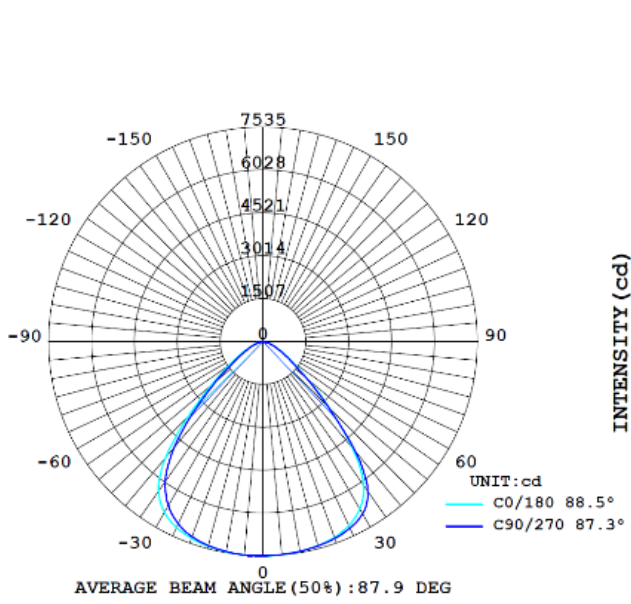

产品尺寸

锐轩 LED 天棚灯 80W/100W/120W

锐轩 LED 天棚灯 150W

锐轩 LED 天棚灯 200W/250W

锐轩 LED 天棚灯 300W

订购信息

订购料号	产品规格型号	MOQ	包装
04.04.28.001.0731	锐轩 LED 天棚灯 80W 90D 840 LEDV	500	20
04.04.28.001.0732	锐轩 LED 天棚灯 80W 90D 857 LEDV	500	20
04.04.28.001.0733	锐轩 LED 天棚灯 100W 90D 840 LEDV	500	20
04.04.28.001.0734	锐轩 LED 天棚灯 100W 90D 857 LEDV	500	20
04.04.28.001.0735	锐轩 LED 天棚灯 120W 90D 840 LEDV	500	20
04.04.28.001.0736	锐轩 LED 天棚灯 120W 90D 857 LEDV	500	20
04.04.28.001.0737	锐轩 LED 天棚灯 150W 90D 840 LEDV	500	10
04.04.28.001.0738	锐轩 LED 天棚灯 150W 90D 857 LEDV	500	10
04.04.28.001.0739	锐轩 LED 天棚灯 200W 90D 840 LEDV	500	8
04.04.28.001.0740	锐轩 LED 天棚灯 200W 90D 857 LEDV	500	8
04.04.28.001.0741	锐轩 LED 天棚灯 250W 60D 840 LEDV	500	8
04.04.28.001.0742	锐轩 LED 天棚灯 250W 60D 857 LEDV	500	8
04.04.28.001.0743	锐轩 LED 天棚灯 300W 60D 840 LEDV	500	6
04.04.28.001.0744	锐轩 LED 天棚灯 300W 60D 857 LEDV	500	6
04.04.28.001.0745	锐轩铝灯罩适配 80W 100W 120W LEDV	500	20
04.04.28.001.0746	锐轩铝灯罩适配 150W LEDV	500	10
04.04.28.001.0747	锐轩铝灯罩适配 200W 250W LEDV	500	8
04.04.28.001.0748	锐轩铝灯罩适配 300W LEDV	500	6
04.04.09.001.6726	锐轩 LED 天棚灯 钢丝安全绳 1M LEDV		

配光曲线

90° 配光

60° 配光