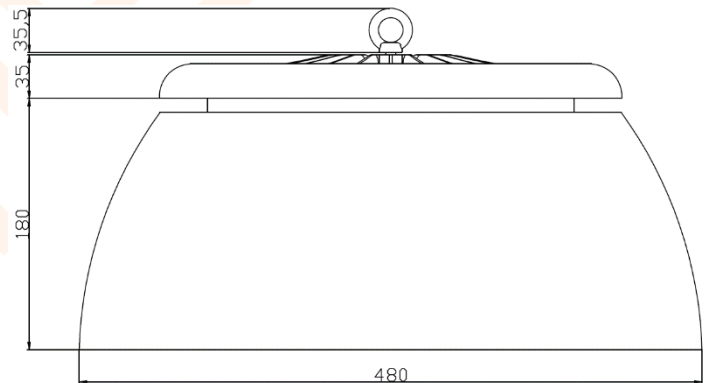

产品尺寸

锐轩 LED 天棚灯 80W/100W/120W

锐轩 LED 天棚灯 150W

锐轩 LED 天棚灯 200W/250W

锐轩 LED 天棚灯 300W

订购信息

订购料号	产品规格型号	MOQ	包装
04.04.28.001.0731	锐轩 LED 天棚灯 80W 90D 840 LEDV	500	20
04.04.28.001.0732	锐轩 LED 天棚灯 80W 90D 857 LEDV	500	20
04.04.28.001.0733	锐轩 LED 天棚灯 100W 90D 840 LEDV	500	20
04.04.28.001.0734	锐轩 LED 天棚灯 100W 90D 857 LEDV	500	20
04.04.28.001.0735	锐轩 LED 天棚灯 120W 90D 840 LEDV	500	20
04.04.28.001.0736	锐轩 LED 天棚灯 120W 90D 857 LEDV	500	20
04.04.28.001.0737	锐轩 LED 天棚灯 150W 90D 840 LEDV	500	10
04.04.28.001.0738	锐轩 LED 天棚灯 150W 90D 857 LEDV	500	10
04.04.28.001.0739	锐轩 LED 天棚灯 200W 90D 840 LEDV	500	8
04.04.28.001.0740	锐轩 LED 天棚灯 200W 90D 857 LEDV	500	8
04.04.28.001.0741	锐轩 LED 天棚灯 250W 60D 840 LEDV	500	8
04.04.28.001.0742	锐轩 LED 天棚灯 250W 60D 857 LEDV	500	8
04.04.28.001.0743	锐轩 LED 天棚灯 300W 60D 840 LEDV	500	6
04.04.28.001.0744	锐轩 LED 天棚灯 300W 60D 857 LEDV	500	6
04.04.28.001.0745	锐轩铝灯罩适配 80W 100W 120W LEDV	500	20
04.04.28.001.0746	锐轩铝灯罩适配 150W LEDV	500	10
04.04.28.001.0747	锐轩铝灯罩适配 200W 250W LEDV	500	8
04.04.28.001.0748	锐轩铝灯罩适配 300W LEDV	500	6
04.04.09.001.6726	锐轩 LED 天棚灯 钢丝安全绳 1M LEDV		