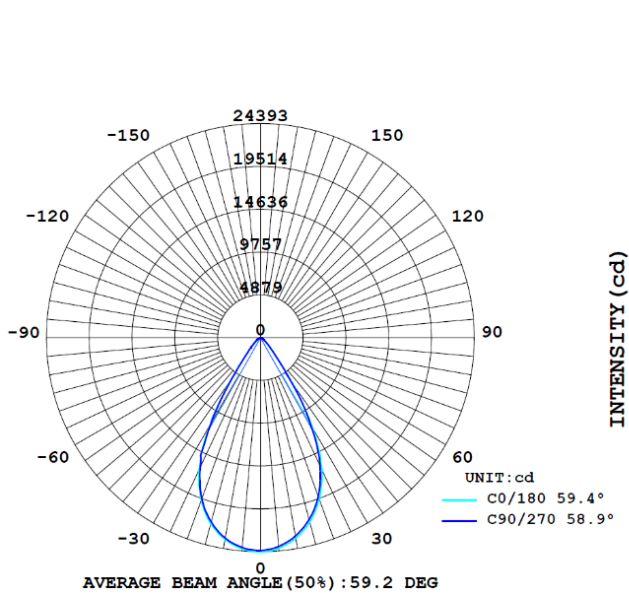

产品尺寸

锐轩 LED 天棚灯 80W/100W/120W

锐轩 LED 天棚灯 150W

锐轩 LED 天棚灯 200W/250W

锐轩 LED 天棚灯 300W

订购信息

订购料号	产品规格型号	MOQ	包装
04.04.28.001.0731	锐轩 LED 天棚灯 80W 90D 840 LEDV	500	20
04.04.28.001.0732	锐轩 LED 天棚灯 80W 90D 857 LEDV	500	20
04.04.28.001.0733	锐轩 LED 天棚灯 100W 90D 840 LEDV	500	20
04.04.28.001.0734	锐轩 LED 天棚灯 100W 90D 857 LEDV	500	20
04.04.28.001.0735	锐轩 LED 天棚灯 120W 90D 840 LEDV	500	20
04.04.28.001.0736	锐轩 LED 天棚灯 120W 90D 857 LEDV	500	20
04.04.28.001.0737	锐轩 LED 天棚灯 150W 90D 840 LEDV	500	10
04.04.28.001.0738	锐轩 LED 天棚灯 150W 90D 857 LEDV	500	10
04.04.28.001.0739	锐轩 LED 天棚灯 200W 90D 840 LEDV	500	8
04.04.28.001.0740	锐轩 LED 天棚灯 200W 90D 857 LEDV	500	8
04.04.28.001.0741	锐轩 LED 天棚灯 250W 60D 840 LEDV	500	8
04.04.28.001.0742	锐轩 LED 天棚灯 250W 60D 857 LEDV	500	8
04.04.28.001.0743	锐轩 LED 天棚灯 300W 60D 840 LEDV	500	6
04.04.28.001.0744	锐轩 LED 天棚灯 300W 60D 857 LEDV	500	6
04.04.28.001.0745	锐轩铝灯罩适配 80W 100W 120W LEDV	500	20
04.04.28.001.0746	锐轩铝灯罩适配 150W LEDV	500	10
04.04.28.001.0747	锐轩铝灯罩适配 200W 250W LEDV	500	8
04.04.28.001.0748	锐轩铝灯罩适配 300W LEDV	500	6
04.04.09.001.6726	锐轩 LED 天棚灯 钢丝安全绳 1M LEDV		

配光曲线

90° 配光

60° 配光